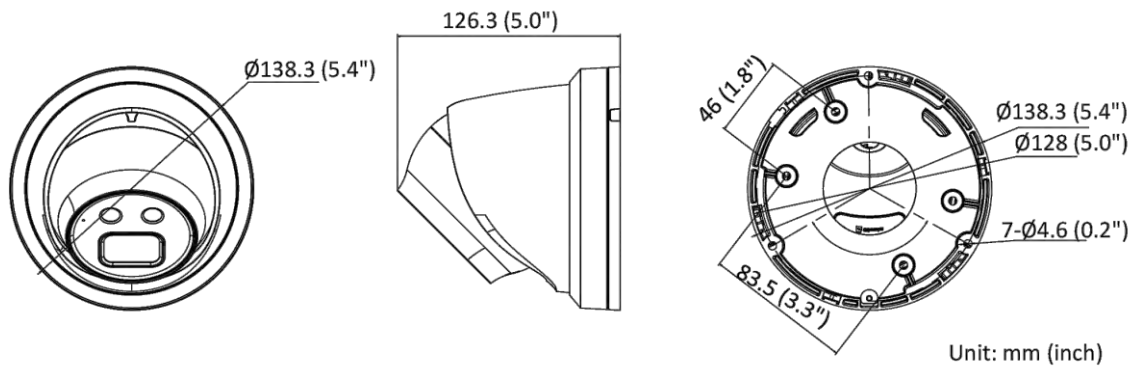

▪ **Dimension**

▪ **Accessory**

▪ **Optional**

DS-1276ZJ-SUS Corner Mount	DS-1275ZJ-SUS Vertical Pole Mount	DS-1271ZJ-140 Pendant Mount
DS-1273ZJ-140B Wall Mount	DS-1273ZJ-140 Wall Mount	DS-1280ZJ-PT6 Junction Box